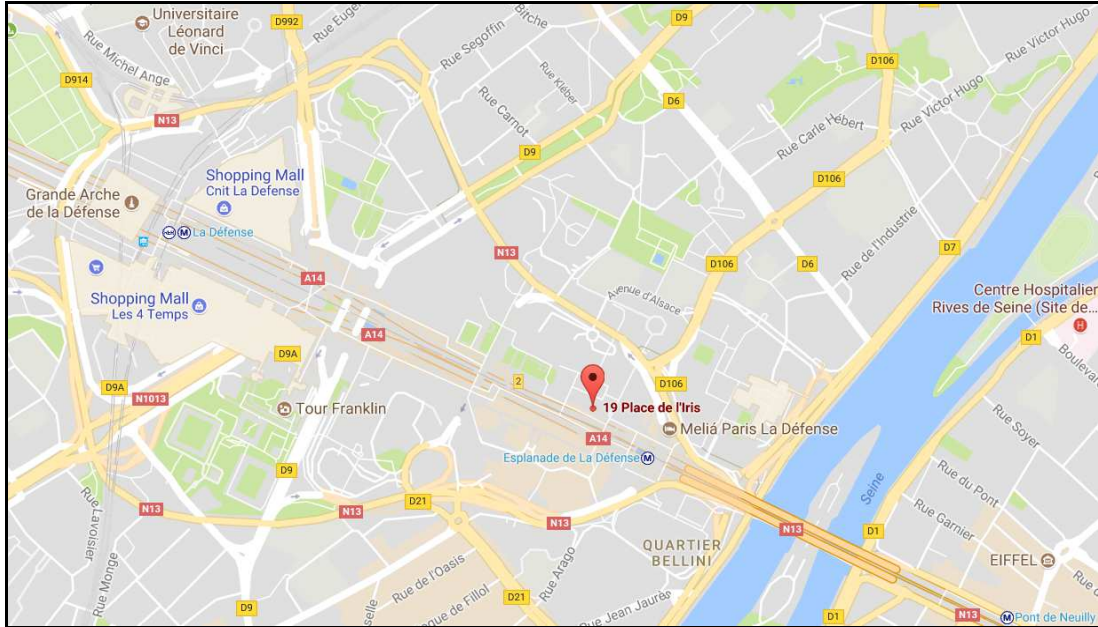

Access map

Immeuble Neuilly-Défense, 19, Place de l'Iris, 92400 Courbevoie (ground floor, left).

On arrival, press any number on the outside door to enter the lobby.

The entrance code at the second glass door is A2004 + the bell. We are at the end of the corridor.

Getting here

By metro	Take line 1 to ESPLANADE DE LA DEFENSE.	Take exit 1 (Courbevoie). After the ticket barrier, take the escalator on your right. Follow the signs "Iris": go round the left-hand side of the CB21 Tower, Place de l'Iris will be on your left (see map below).
By RER and metro	Take RER A to LA DEFENSE (GRANDE ARCHE), then take metro line 1 to ESPLANADE DE LA DEFENSE (1 stop).	
By car	Follow the signs for La Défense, Parking Iris or Parking Reflets (both pay-on-exit car parks). Exit the lifts on level 1 ("Sortie").	