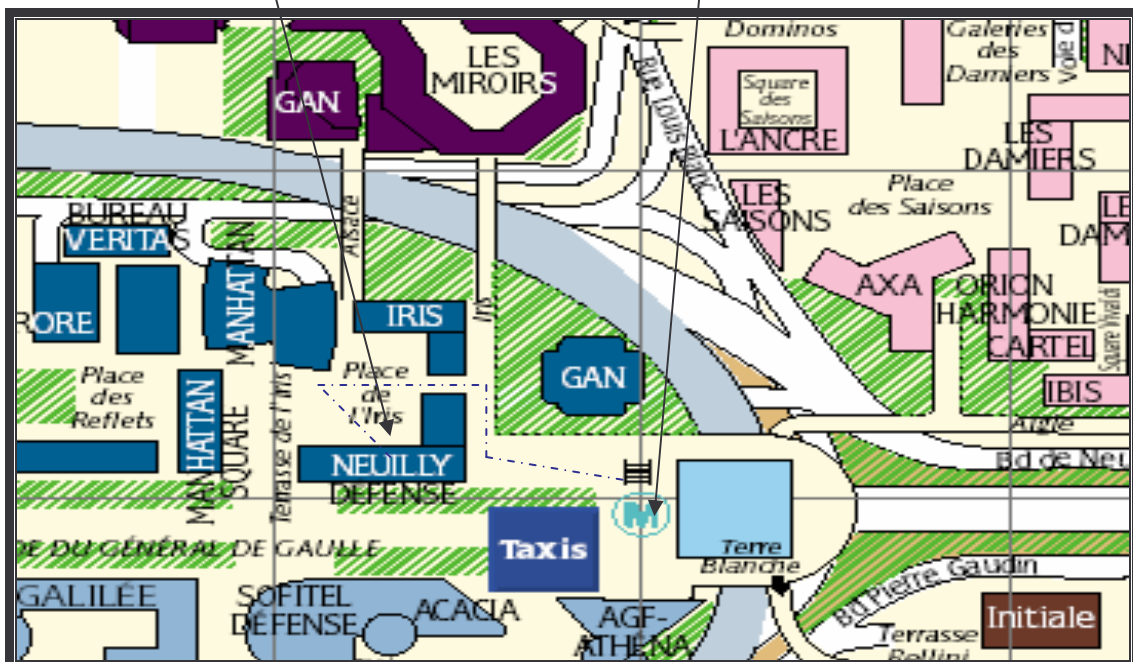

19, PLACE DE L'IRIS - 92400 COURBEVOIE LA DEFENSE – TEL. : 01 47 76 44 68 - FAX : 01 47 78 08 38

E-mail : info@interface-biz.com