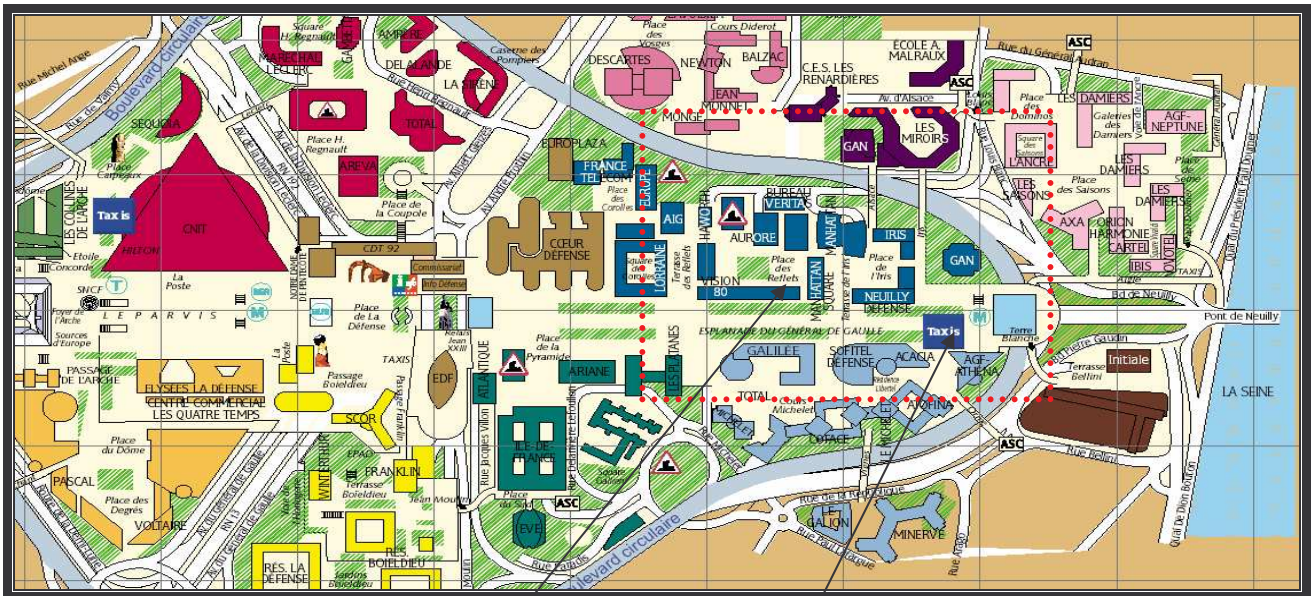

# INTERFACE

### How to get to Interface

If coming from Paris by Metro, take Line 1 in the direction of LA DEFENSE and get off at ESPLANADE LA DEFENSE. By the RER A, get off at LA DEFENSE then take line 1 of the Metro towards CHATEAU DE VINCENNES and get off at the first stop, ESPLANADE LA DEFENSE. Come out of the Metro by the exit at the end of the platform, go round the left-hand side of the GAN Tower and you will find the Place de l'Iris immediately on your left. INTERFACE's premises are at 19, Place de l'Iris, on the ground-floor (left-hand side at the end of the corridor). On the door code, press 2004 and the bell symbol and we will open the door.

Coming by car, follow the signs for La Défense 2, then Parking Iris (Public Car Park) which is right below the Place de l'Iris. INTERFACE's premises are at 19, Place de l'Iris, on the ground-floor (left-hand side at the end of the corridor). On the door code, press 2004 and the bell symbol and we will open the door.