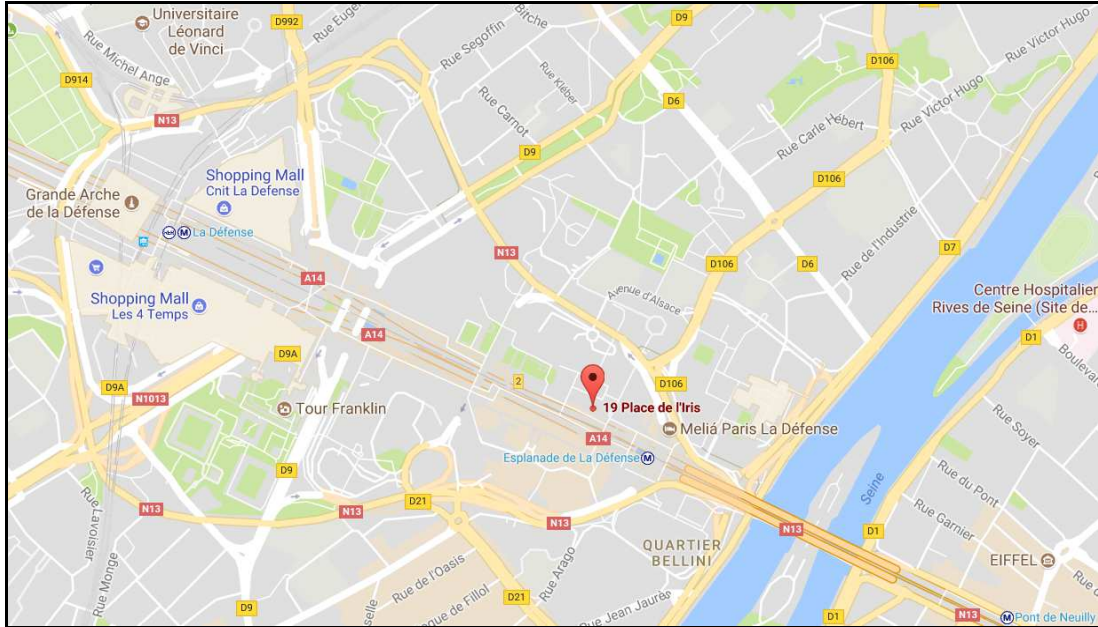

Access map

Immeuble Neuilly-Défense, 19, Place de l'Iris, 92400 Courbevoie (ground floor, left).

On arrival, press any number on the outside door to enter the lobby.

The entrance code at the second glass door is 2004 + the bell. We are at the end of the corridor.

Getting here

By metro	Take line 1 to ESPLANADE DE LA DEFENSE.	Take exit 1 (Courbevoie). After the ticket barrier, take the escalator on your right. Follow the signs "Iris": go round the left-hand side of the CB21 Tower, Place de l'Iris will be on your left (see map below).
By RER and metro	Take RER A to LA DEFENSE (GRANDE ARCHE), then take metro line 1 to ESPLANADE DE LA DEFENSE (1 stop).	
By car	Follow the signs for La Défense, Parking Iris or Parking Reflets (both pay-on-exit car parks). Exit the lifts on level 1 ("Sortie").	